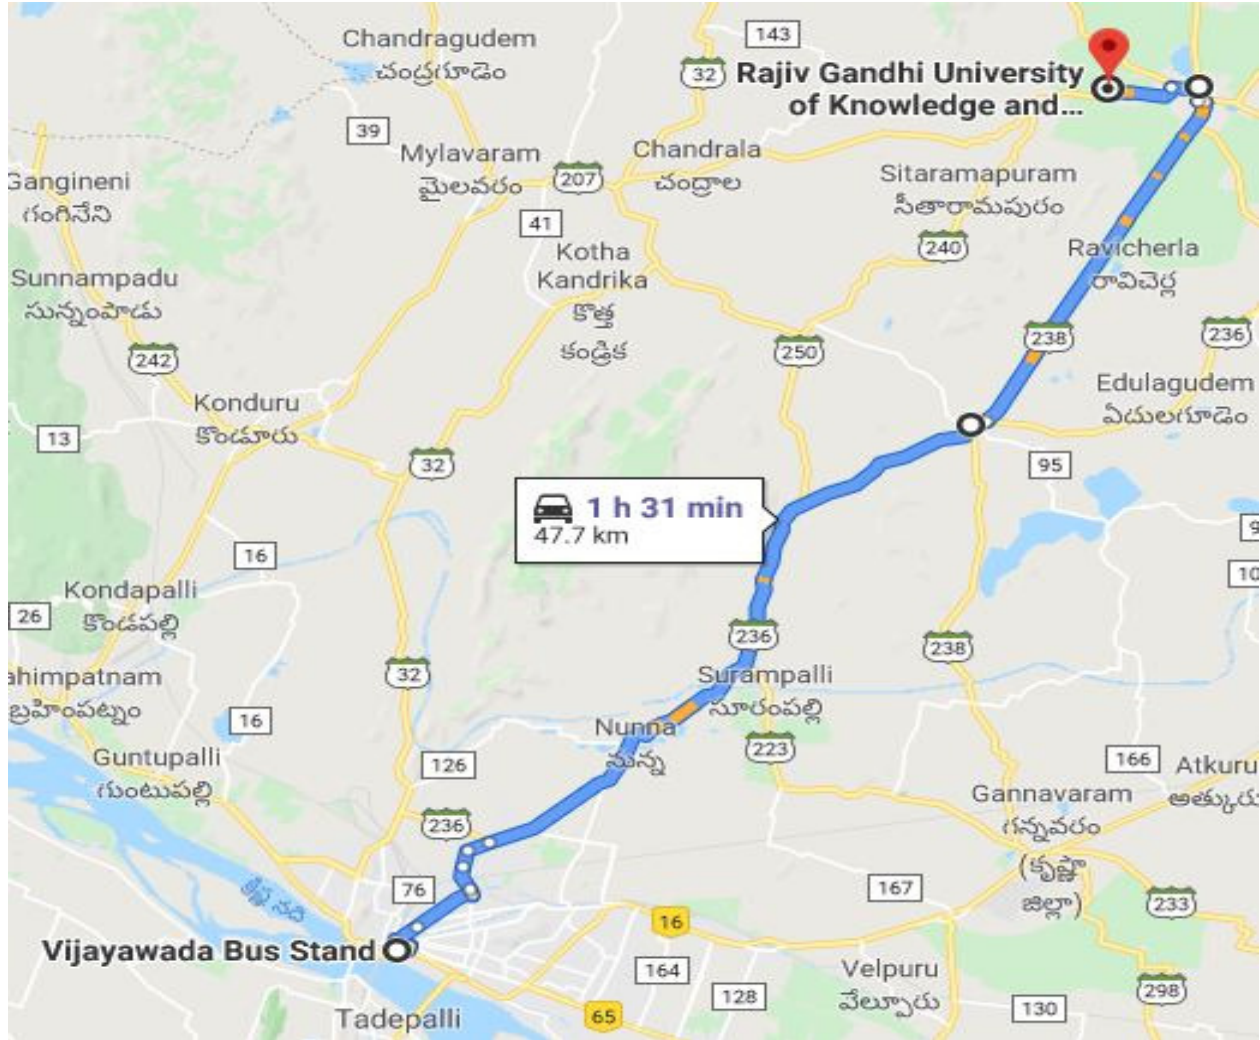

RAJIV GANDHI UNIVERSITY OF KNOWLEDGE TECHNOLOGIES

(Constituted under the Act No. 18 of 2008)

NUZVID-521 202, Krishna District, Andhra Pradesh

All India Inter-University Yoga (Men & Women) Championship 2019-2020

ROUTE MAP

How to Reach:

- Nuzvid is 45 K.M. away from Vijayawada [Bus & Railway Stations].
- Vijayawada is connected on the Chennai-Howrah/Chennai-Delhi/Chennai-Hyderabad Railway lines (routes).
- Vijayawada is one of the visitor-friendly cities in A.P. and India. It is quite adjacent to the newly erected Amaravathi, the capital town of A.P.
- A reception point will be set up at Vijayawada Railway Station on the F.N. of 04.01.2020 for providing information/assistance.

Vijayawada Railway Station to RGUKT (IIIT)-Nuzvid Campus:

- Pandit Nehru Bus Station (PNBS) is just 2 kilometers away from the Vijayawada railway station. Local auto services are available.
- APSRTC bus services are available to Nuzvid from Vijayawada (PNBS) City Bus Station frequently.
- Frequent Bus services are available from Vijayawada to Nuzvid, namely Vijayawada-Nuzvid (Non-Stop Service), Vijayawada-Vissannapeta (308-Metro Service) and Vijayawada -Sathupally Express Services are available to reach Nuzvid bus station.
- RGUKT (IIIT)-Nuzvid Campus is located 5 kilometers away from the Nuzvid bus station.
- From **Nuzvid** bus station, Nuzvid-Mylavaram bus service is available to reach the Campus main gate. Besides frequent auto services.
- On prior intimation Transport facility will be arranged from Nuzvid Bus Station to RGUKT (IIIT)-Nuzvid Campus.